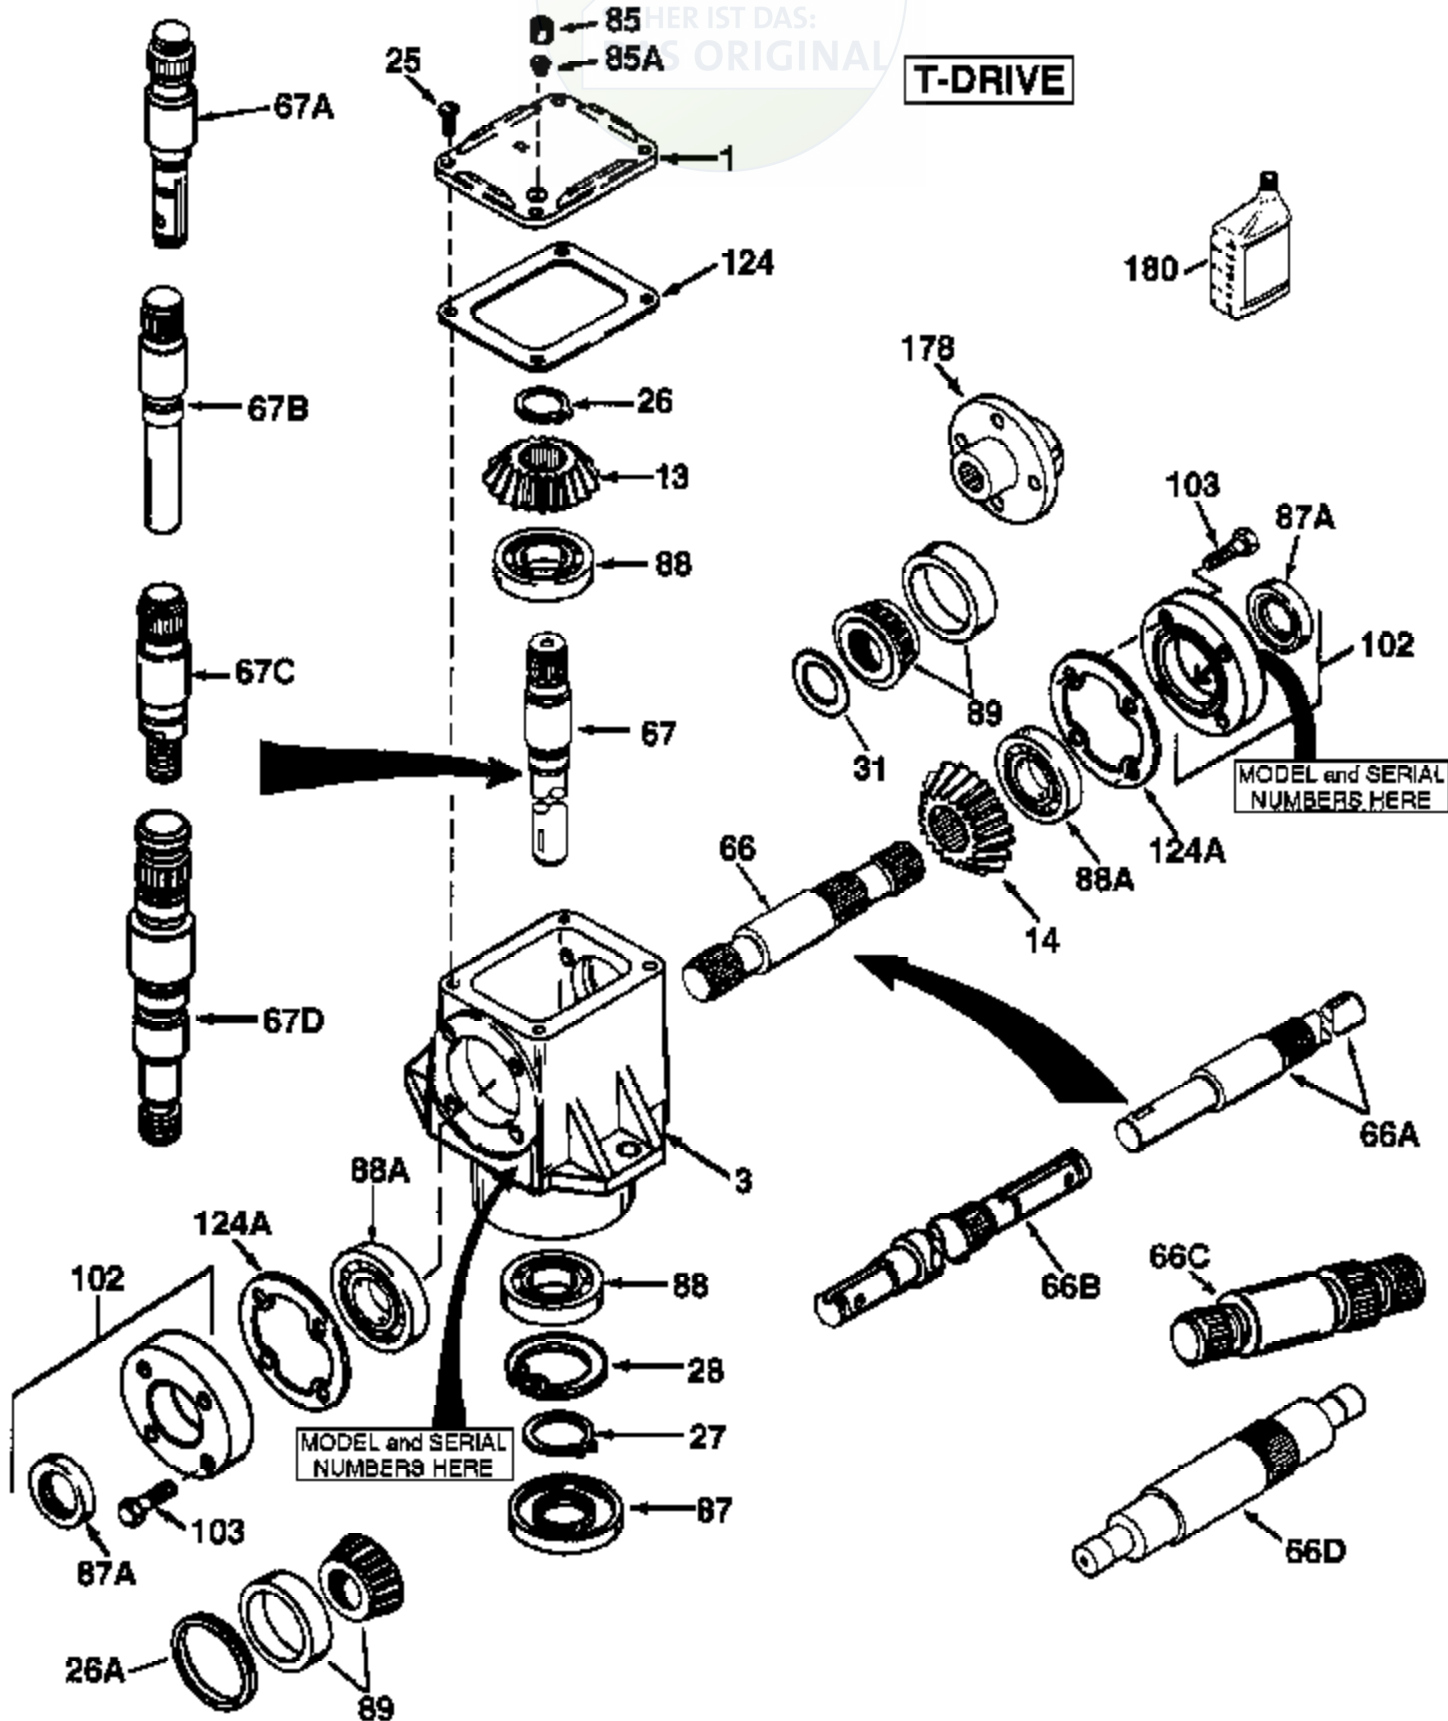

# JOIST

WER IST DAS:  
ORIGINAL

## T-DRIVE

Ref #	Part Number	Qty	Description
1	772067		Cover
3	770047A		"T" Drive Housing
13	778101A		Miter Gear (17 teeth) (7/8" ID)
14	778210A		Miter Gear (17 teeth) (1" ID)
25	792025		Screw, 10-24 x 1/2"
26	788018		Retainer Ring
27	788019		Retainer Ring
66B	776201		Input Shaft (8-1/2" long)
67B	776348		Output Shaft (20-1/2" long)
85	792039		Pipe Plug, 1/8-27 (countersunk headle ss)
87A	788031		Oil Seal
87	788029		Oil Seal
88A	780034	1000-1000-058	Ball Bearing 2 of 2
88	780034	Peerless	Ball Bearing
102	786029		Retainer Cap & Seal (Incl. 87A & 103)
103	792026		Screw, 1/4-20 x 7/8"
124A	788030B		Cap Gasket
124	788028		Cover Gasket
180	730229A		Gear Oil 80W90